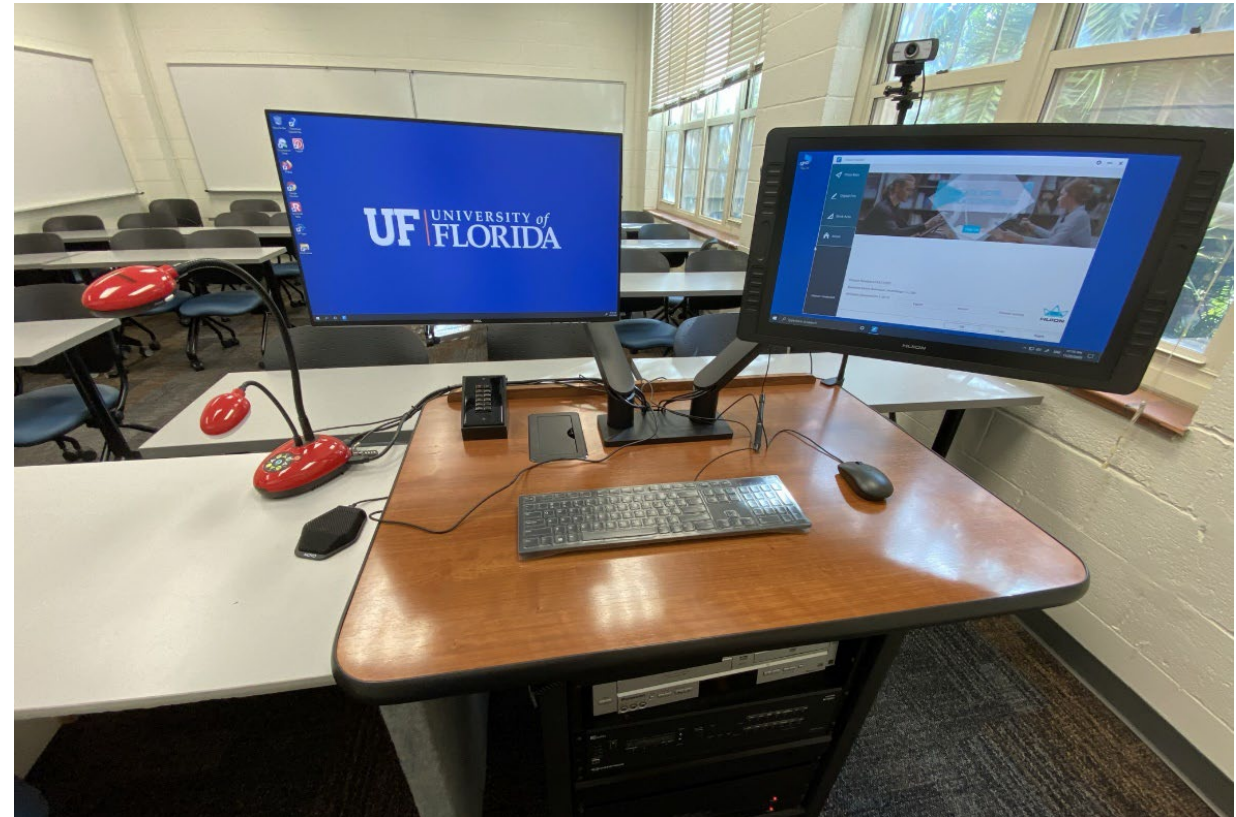

Matherly Hall 002